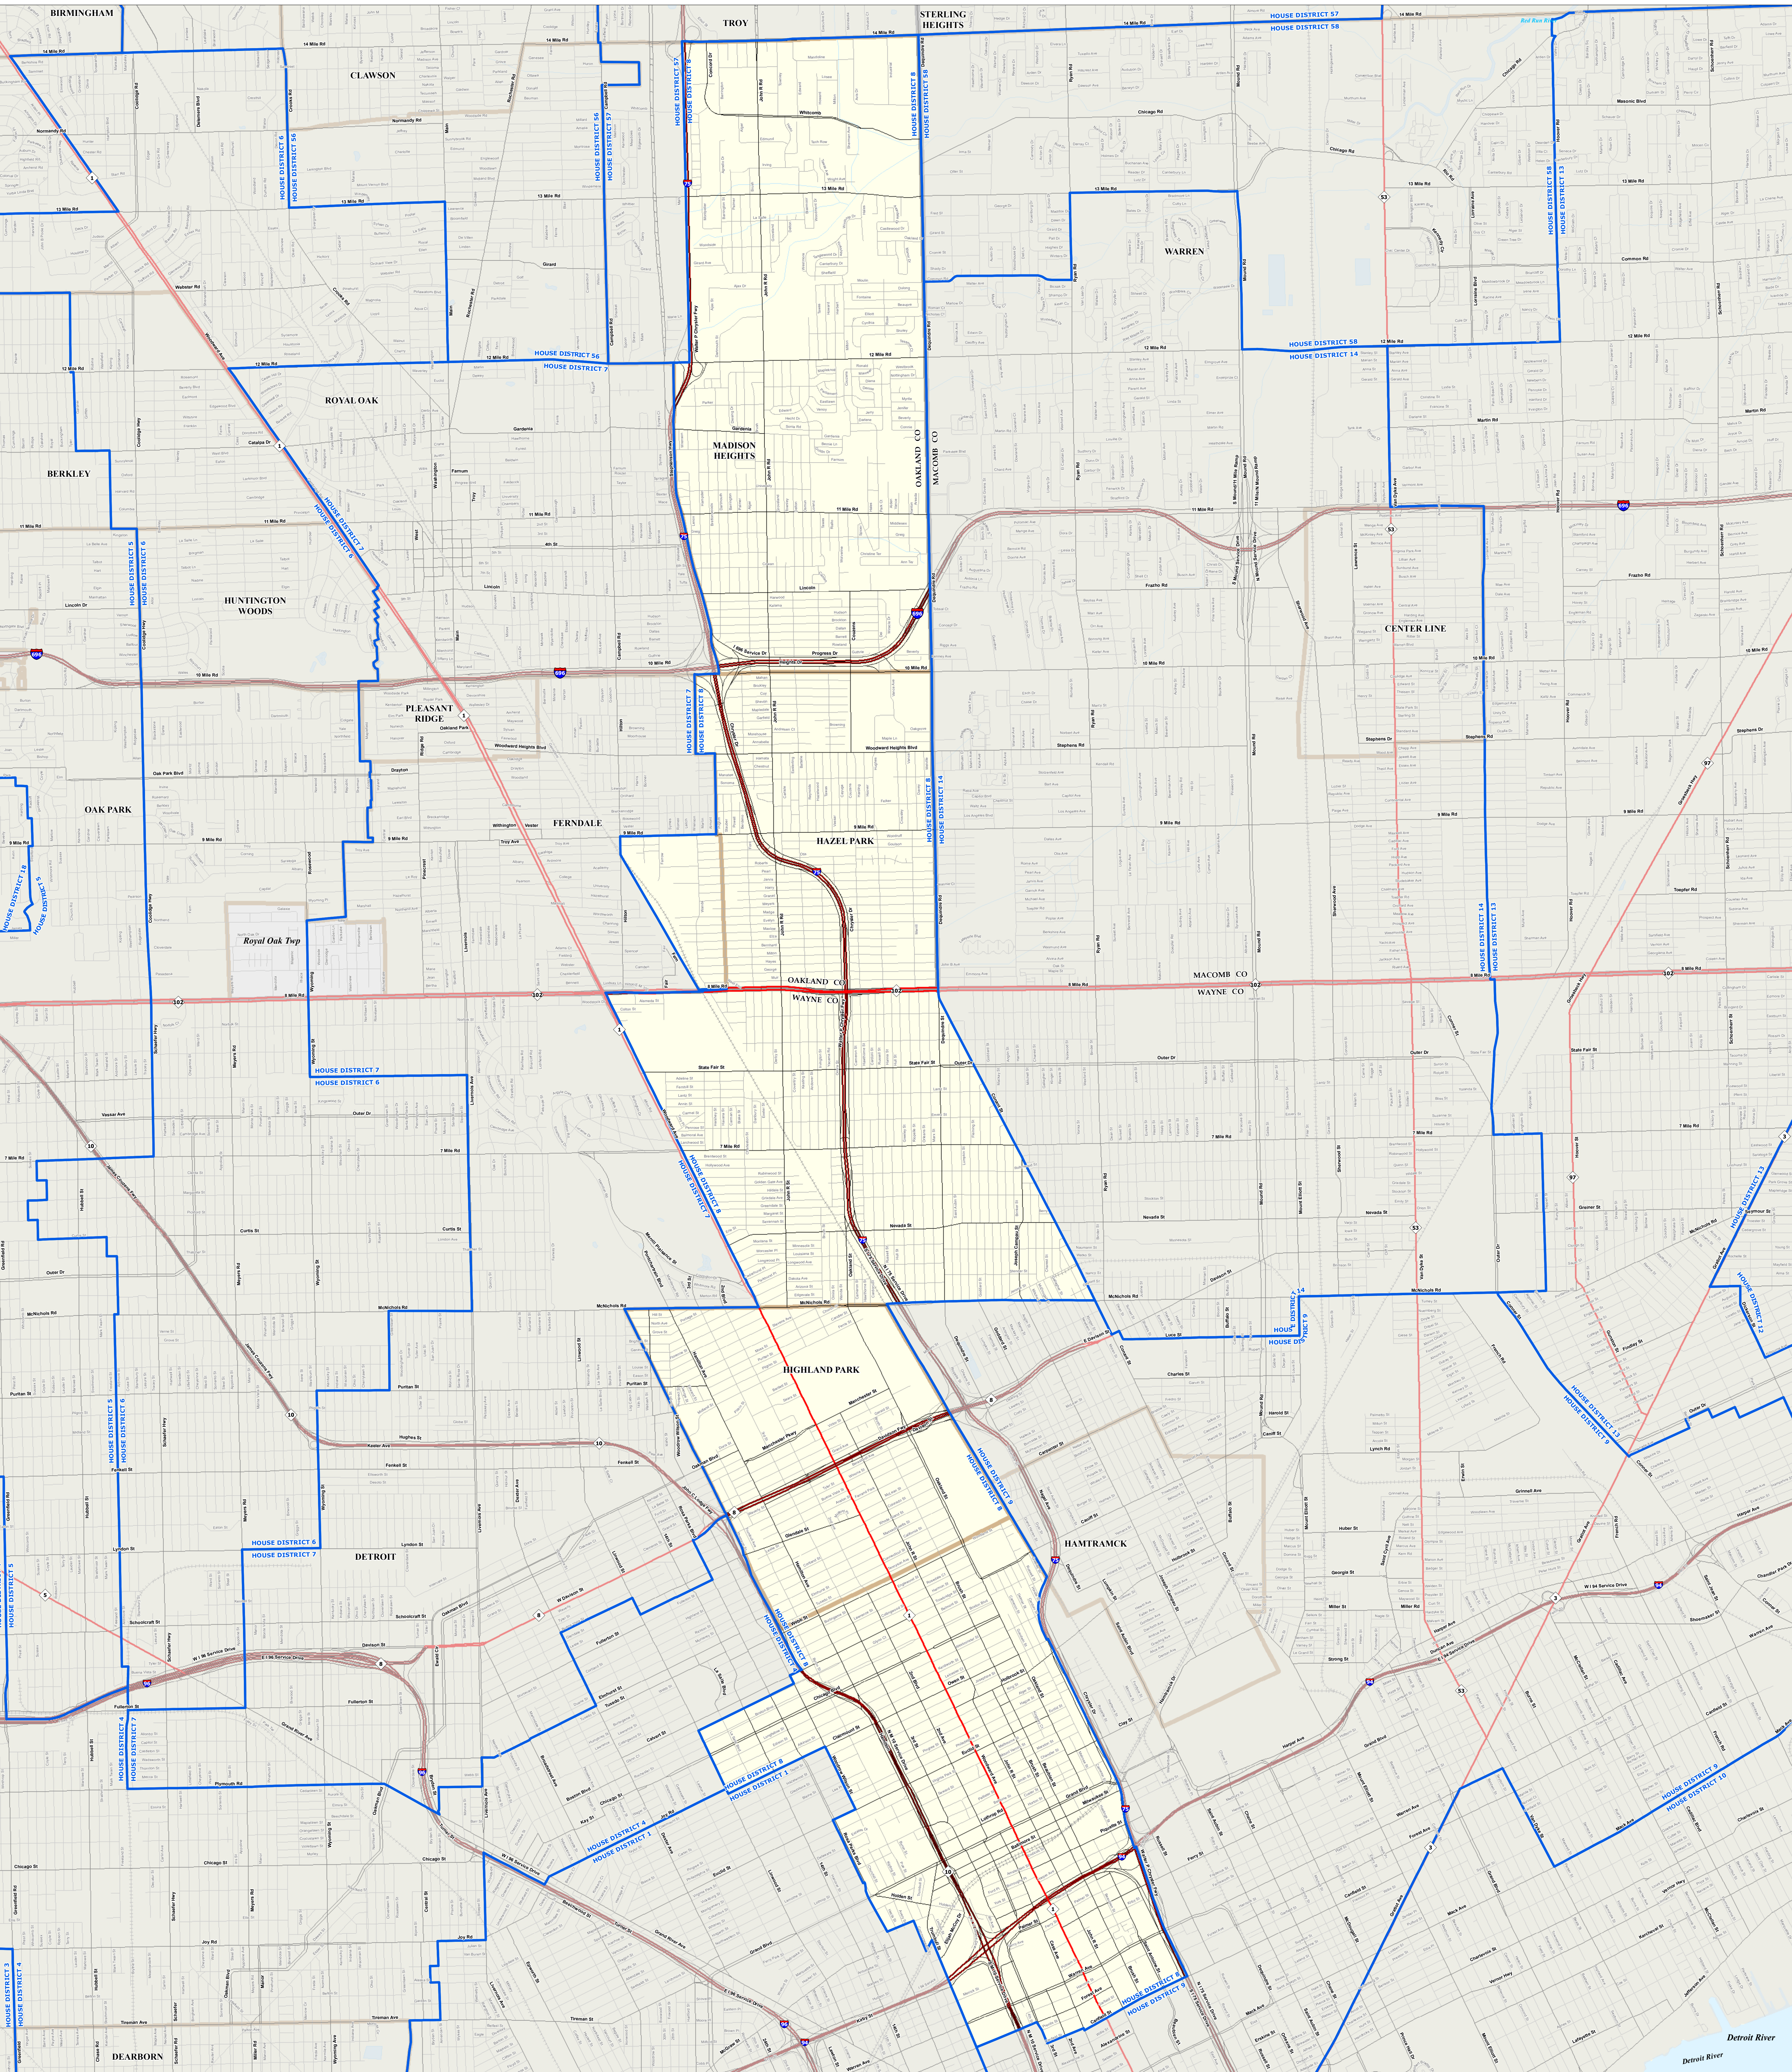

MICHIGAN STATE HOUSE DISTRICT 8

2021 Apportionment Plan

Legend

House District	Township	Freeway	Railroad
City	County	Highway	Water Feature
Village	State	Primary Road	River, Stream, or Drain
Unincorporated Place	Local Road